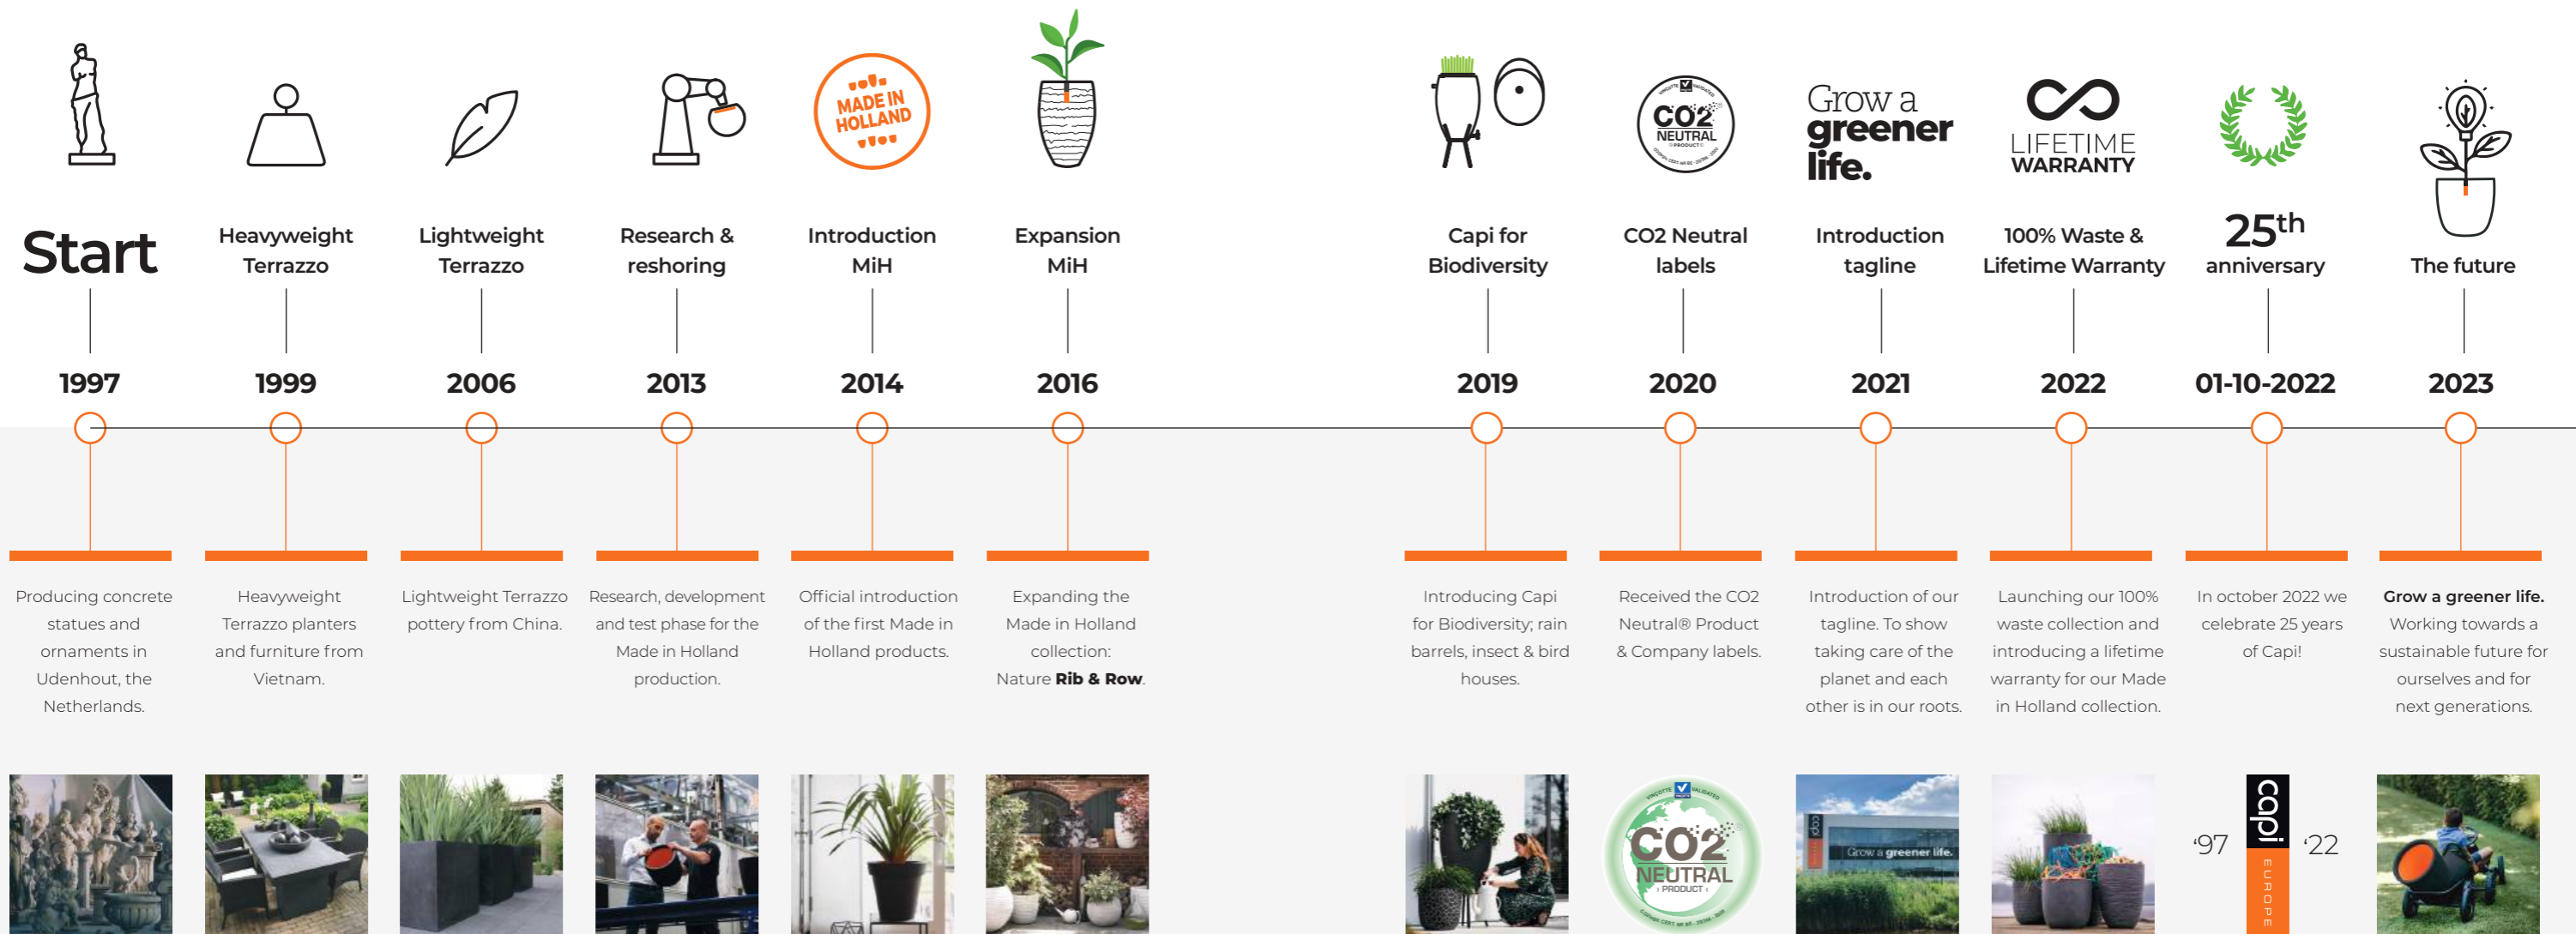

Behind the planters, there is a story that begins in 1997. 25 years ago, Toine van de Ven started a one-man business in Udenhout, the Netherlands.

Over the years, the product range changed from heavy concrete sculptures and ornaments to heavy Terrazzo planters. The planters were then replaced by lightweight Terrazzo-look planters to make them more user-friendly.

In 2014, this collection was enriched by the sustainable Made in Holland collection, along with the biggest

change in Capi's history: the introduction of reshoring. Toine would have never imagined that delivering heavy sculptures would become the preliminary stage for the Made in Holland products available today. Throughout almost 25 years, Toine has made several big changes, with reshoring being the largest one.

2020 was the year Capi Europe took a next step in the process of sustainability. We received the CO2 Neutral® Product and Company label (by Vinçotte), and we are very proud of it!

Every pot from our Made in Holland collection is provided with this quality mark. We are able to do more than just recycling, because this is just a small part of being CO2-neutral.

In 2021 we were able to add a collection made from 100% recycled materials. This collection is made from 100% waste and includes; fishing nets, used corks and recycled Capi planters. It is not without reason our mission is: **'Grow a greener life.'**

And this is just the beginning!