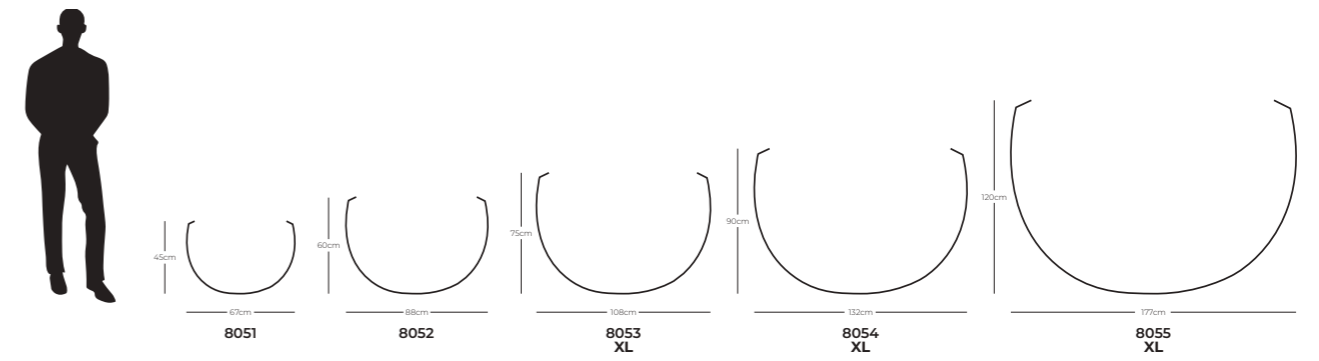

Arc Granite Collection

The Arc Granite collection is inspired by contemporary architecture. This collection is a combination of nature and extreme luxury. A playful collection which comes in XS up to XL sizes (up to 177cm!) that can be used indoor & outdoor. Perfect for big venues or as a real eyecatcher in your home and/or garden.

The planters are 100% watertight and therefore suitable for indoor use. Would you like to use the planters outdoors? You only have to drill some drainage holes of 25mm to make sure the water can find its way out of the planter. Because of the smooth material the planters are easy to clean, which makes them usable for outdoor in all weather conditions. You can even use these planters as a small pond.

Available in two colours: